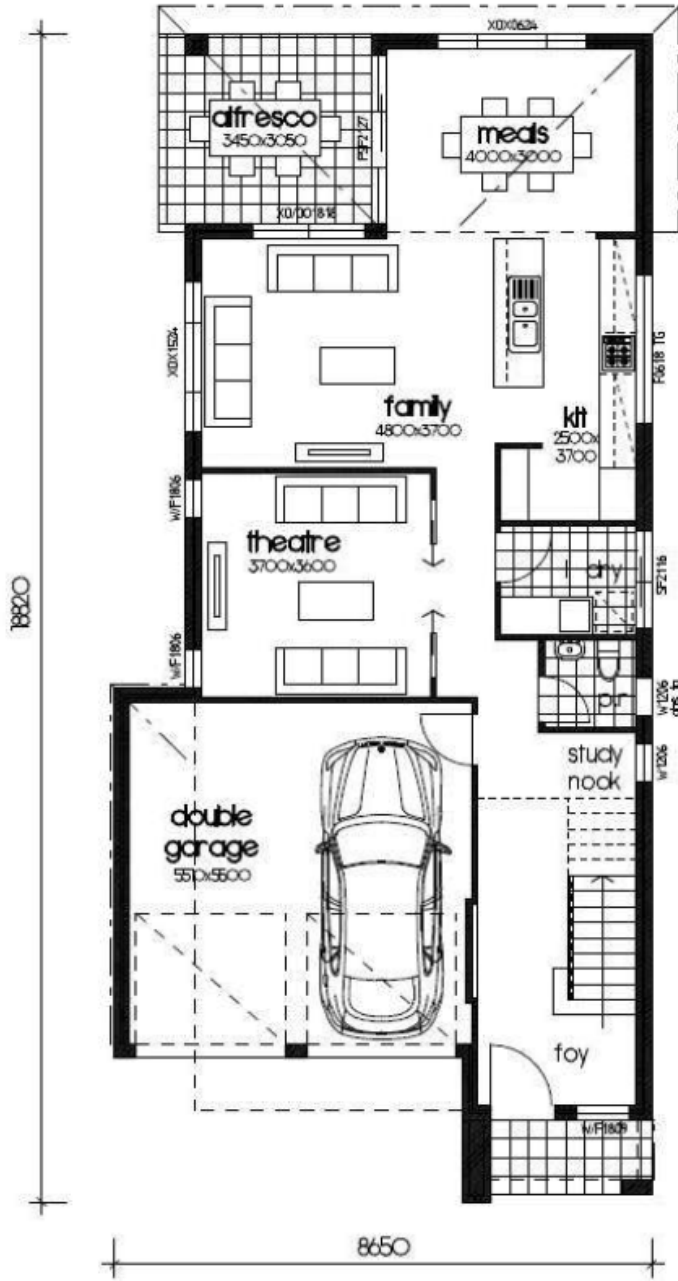

## INCLUSIONS:

- FLYSCREENS TO ALL OPENABLE WINDOWS
- MAIN FLOOR TILING
- 20MM STONE TO KITCHEN
- CARPETS TO BEDROOMS
- RAINWATER TANK
- PLASTERBOARD BULKHEAD
- CARPETS TO ALL FIRST FLOOR
- DUCTED AIR CONDITIONING
- DRIVEWAY
- NBN READY
- DUCTING TO RANGEHOOD
- FIXED SITE COSTS
- FENCING AND LANDSCAPING INCLUDED
- REMOTE GARAGE
- 900MM FISHER AND PAYKEL APPLIANCES
- 2600MM HIGH CEILINGS TO GROUND FLOOR
- 15 DOWNLIGHTS
- FULL HIEGHT TILING TO MAIN BATHROOM AND ENSUITE
- SEMI FRAMELESS SHOWER SCREENS TO MAIN BATHROOM AND ENSUITE
- SHOWER NICHES TO ALL SHOWERS

4

2

2

241.5M<sup>2</sup>

## GROUND FLOOR

## FIRST FLOOR